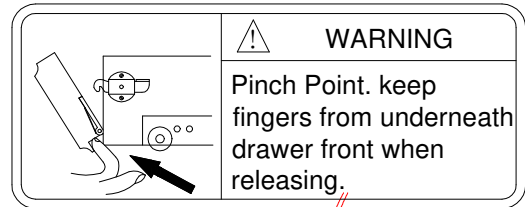

File Bar

A

2 pc.

28030 / 28130 / 28230

There is a two-outlet power bar with USB port mounted at the back, which can be used to conveniently supply power to personal electronic devices or other accessories, when plugged into a wall outlet.